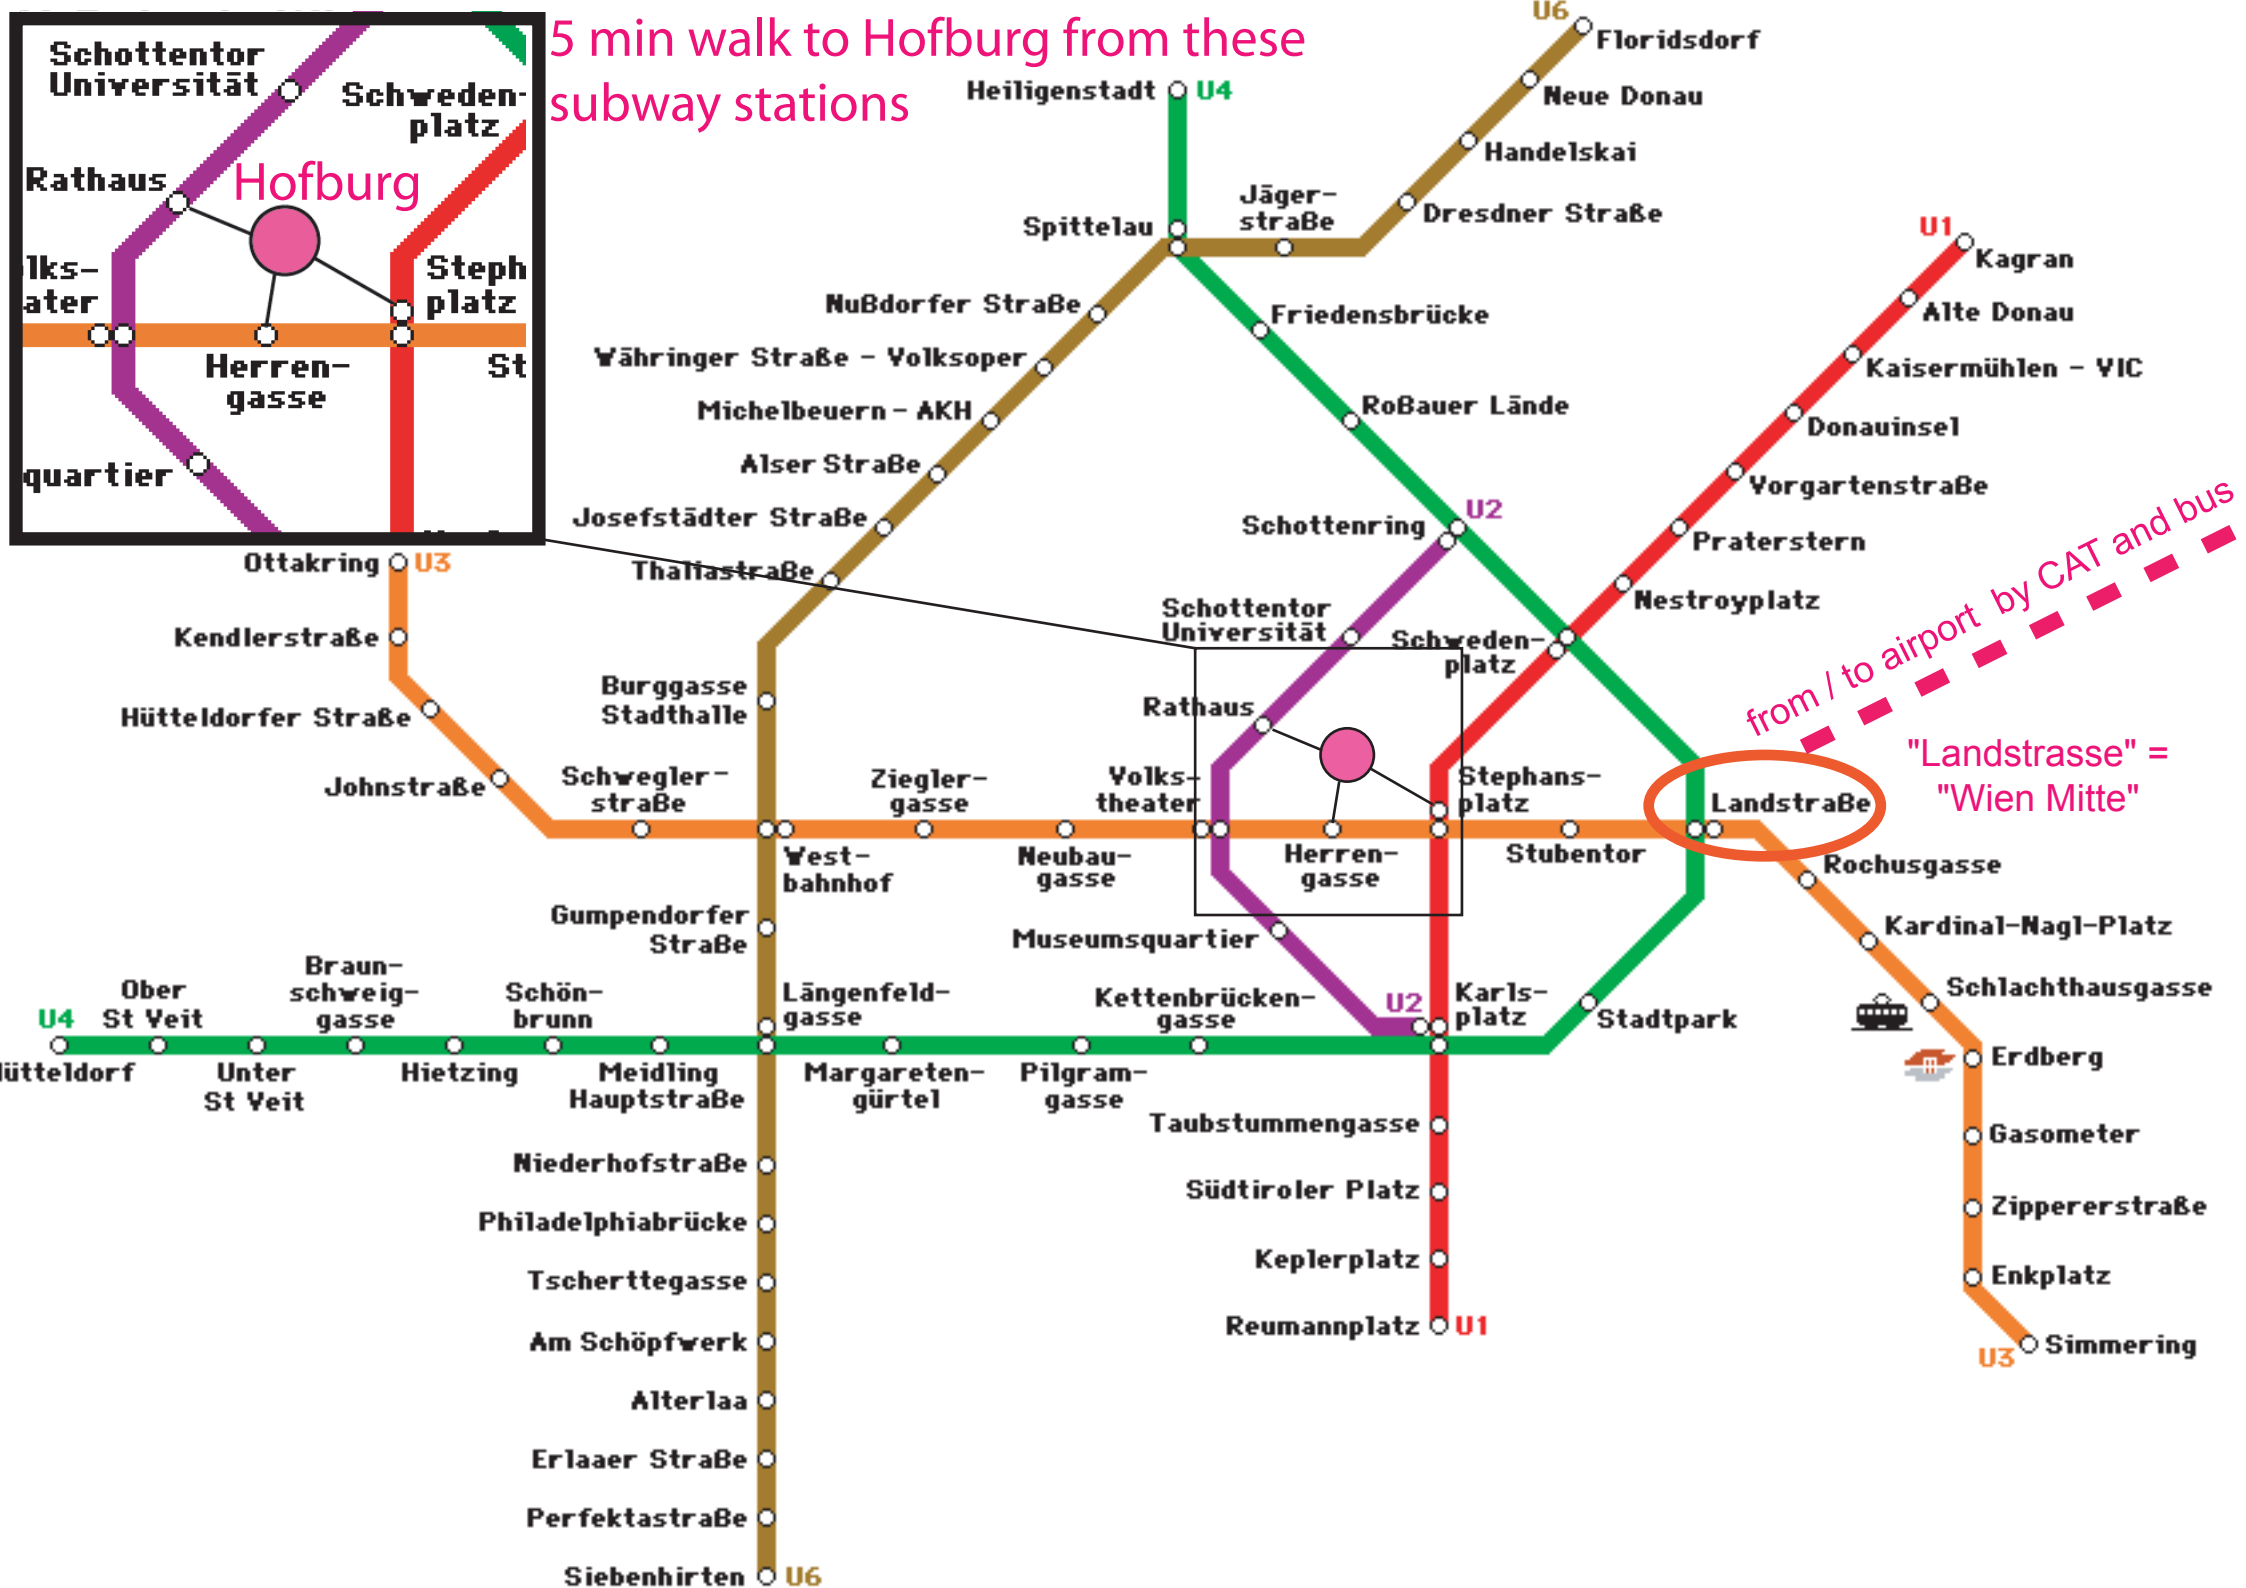

6 2.5 km to Hofburg

10 2.5 km to Hofburg

8 4 km to Hofburg

1. De France Hotel (5*)
2. Intercontinental Hotel (5*)
3. Ananas Hotel (4*)
4. Anatol Hotel (4*)
5. Arcotel Wimberger (4*)
6. Bellevue Hotel (4*)
7. Falkensteiner Schottenfeld Hotel (4*)
8. Parkhotel Schönbrunn (4*)
9. Rathauspark Hotel (4*)
10. Am Augarten Hotel (3*)
11. Ibis Mariahilf Hotel (3*)
12. Atlas Hotel (3*SH)
13. Vienna4, AllYouNeed Hotel (3*SH)
14. Academia Hotel (2*SH)
15. Avis Hotel (2*SH)
16. Gästehaus Pfeilgasse (2*SH)

subway station, for colour codes see Vienna subway map

bus or tramway station

5 km

Bermuda Triangle

Rathaus

Cathedral

Hofburg

Naschmarkt

Westbahnhof

700 m

700 m

500 m

2.5 km

1000 ft
200 m

5 min walk to Hofburg from these subway stations

from / to airport by CAT and bus

Map Satellite Hybrid

U3 "Herrengasse"

"Graben"

U1/U3 Stephansplatz
Exit "Graben"

"Kohlmarkt"

ICPS28

200 ft
50 m

©2006 Google - Imagery ©2006 DigitalGlobe, Map data ©2006 TeleAtlas - Terms of Use