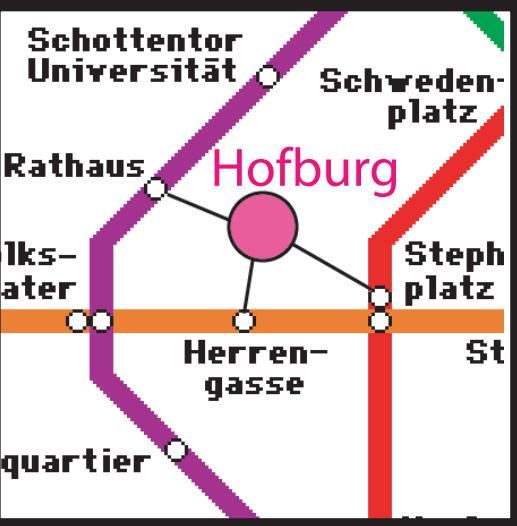

6 2.5 km to Hofburg

10 2.5 km to Hofburg

8 4 km to Hofburg

1. De France Hotel (5*)
2. Intercontinental Hotel (5*)
3. Ananas Hotel (4*)
4. Anatol Hotel (4*)
5. Arcotel Wimberger (4*)
6. Bellevue Hotel (4*)
7. Falkensteiner Schottenfeld Hotel (4*)
8. Parkhotel Schönbrunn (4*)
9. Rathauspark Hotel (4*)
10. Am Augarten Hotel (3*)
11. Ibis Mariahilf Hotel (3*)
12. Atlas Hotel (3*SH)
13. Vienna4, AllYouNeed Hotel (3*SH)
14. Academia Hotel (2*SH)
15. Avis Hotel (2*SH)
16. Gästehaus Pfeilgasse (2*SH)

subway station, for colour codes see Vienna subway map

bus or tramway station

5 km

Bermuda Triangle

Rathaus

Cathedral

Hofburg

Naschmarkt

Westbahnhof

700 m

700 m

500 m

2.5 km

1000 ft
200 m

5 min walk to Hofburg from these subway stations

from / to airport by CAT and bus

Map Satellite Hybrid

U3 "Herrengasse"

"Graben"

U1/U3 Stephansplatz
Exit "Graben"

"Kohlmarkt"

ICPS28

200 ft
50 m

©2006 Google - Imagery ©2006 DigitalGlobe, Map data ©2006 TeleAtlas - Terms of Use