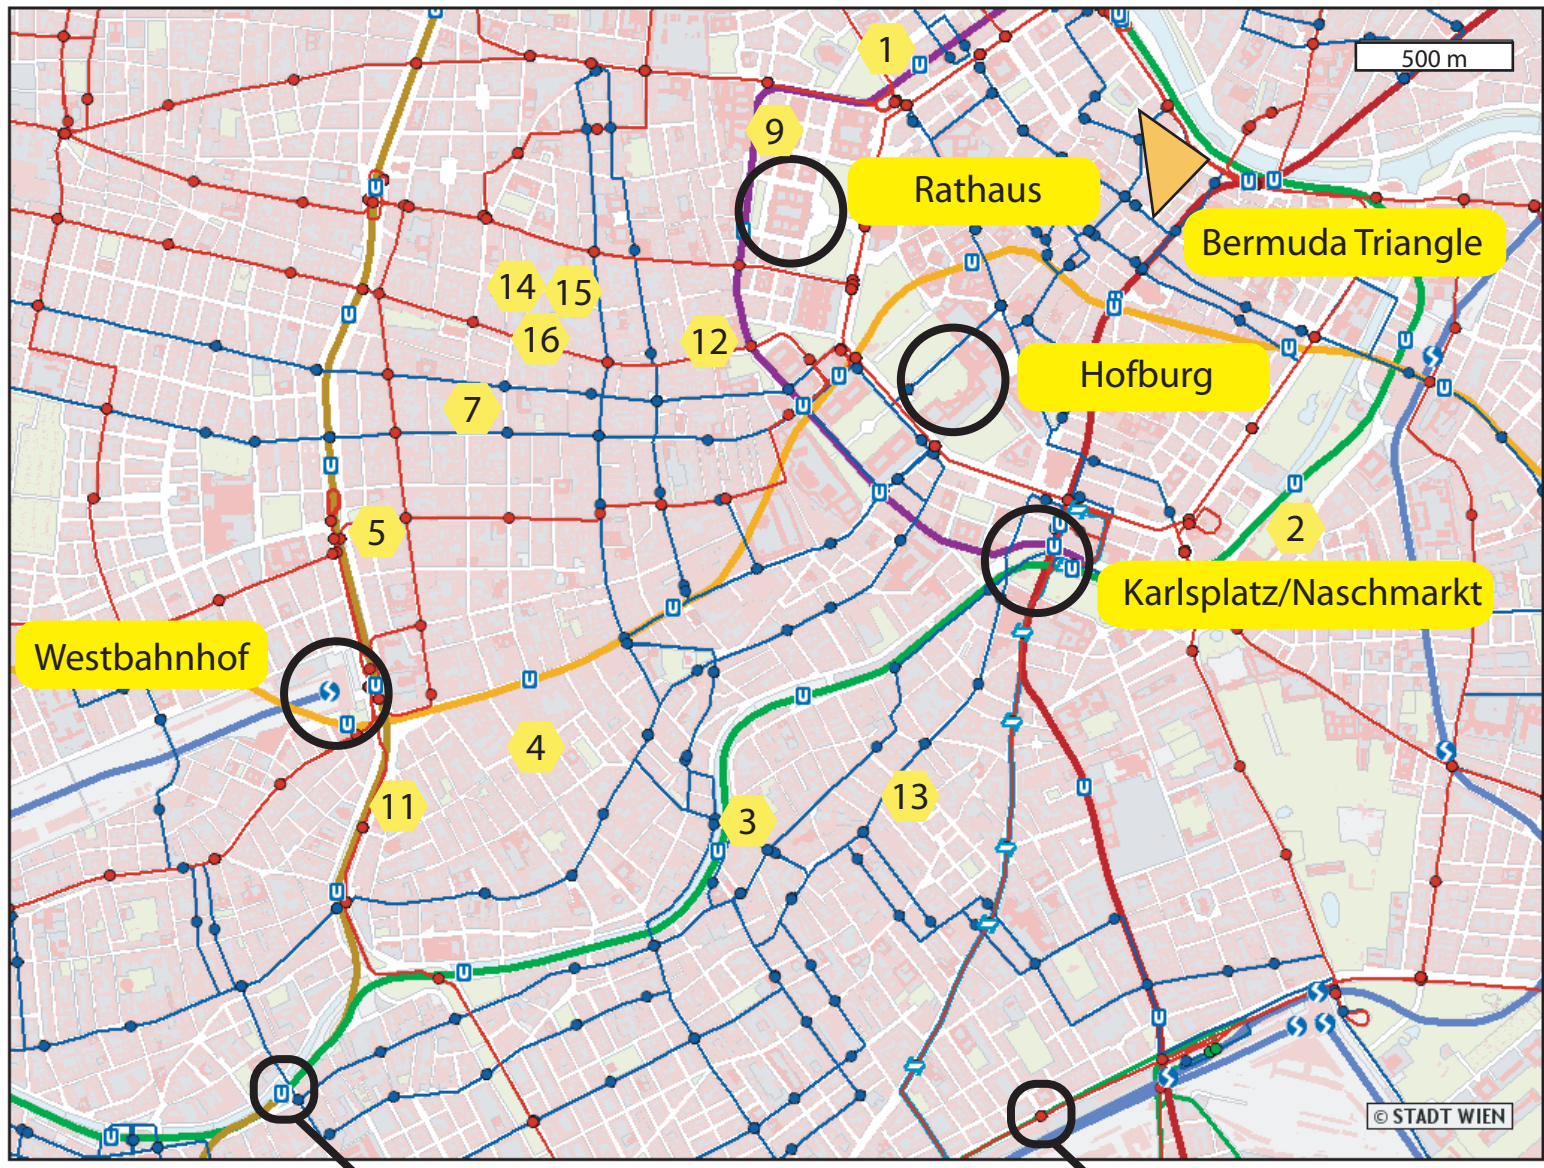

6 2.5 km to Hofburg

10 2.5 km to Hofburg

8 4 km to Hofburg

1. De France Hotel (5*)
2. Intercontinental Hotel (5*)
3. Ananas Hotel (4*)
4. Anatol Hotel (4*)
5. Arcotel Wimberger (4*)
6. Bellevue Hotel (4*)
7. Falkensteiner Schottenfeld Hotel (4*)
8. Parkhotel Schönbrunn (4*)
9. Rathauspark Hotel (4*)
10. Am Augarten Hotel (3*)
11. Ibis Mariahilf Hotel (3*)
12. Atlas Hotel (3*SH)
13. Vienna4, AllYouNeed Hotel (3*SH)
14. Academia Hotel (2*SH)
15. Avis Hotel (2*SH)
16. Gästehaus Pfeilgasse (2*SH)

subway station, for colour codes see Vienna subway map

bus or tramway station

5 km

Bermuda Triangle

Rathaus

Cathedral

Hofburg

Naschmarkt

Westbahnhof

700 m

700 m

500 m

2.5 km

1000 ft
200 m

5 min walk to Hofburg from these subway stations

from / to airport by CAT and bus

Map Satellite Hybrid

U3 "Herrengasse"

"Graben"

U1/U3 Stephansplatz
Exit "Graben"

"Kohlmarkt"

ICPS28

200 ft
50 m

©2006 Google - Imagery ©2006 DigitalGlobe, Map data ©2006 TeleAtlas - Terms of Use