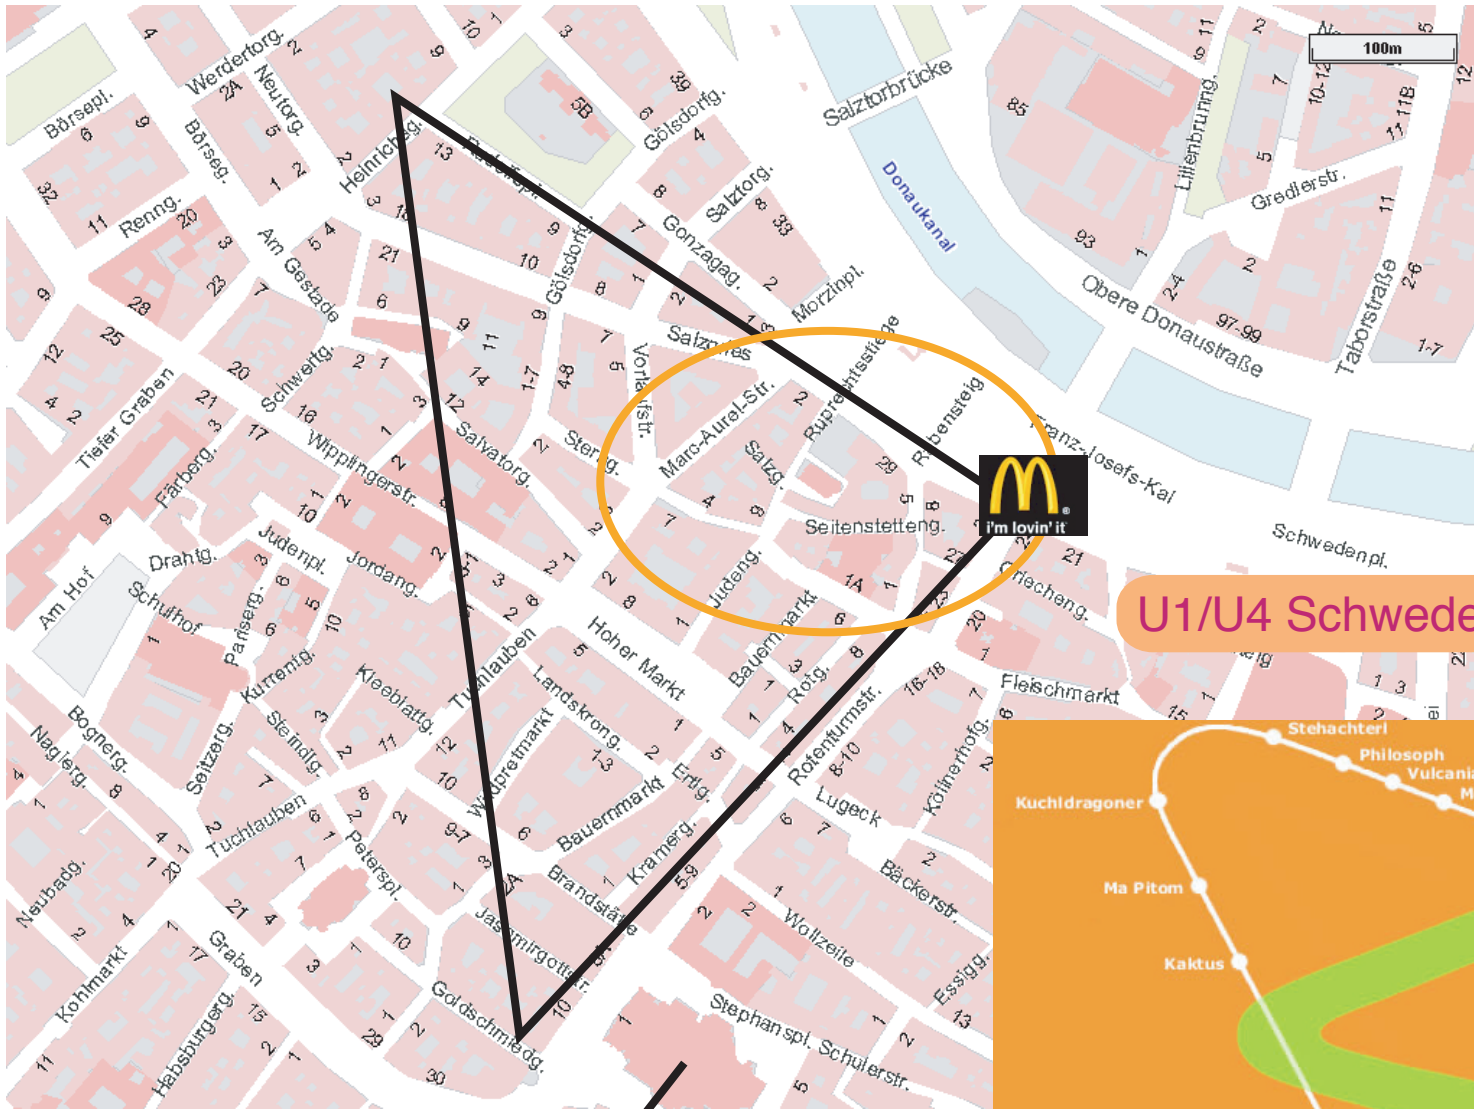

Vienna "Bermuda Triangle"

U1/U4 Schwedenplatz

Stephansdom
(Cathedral)