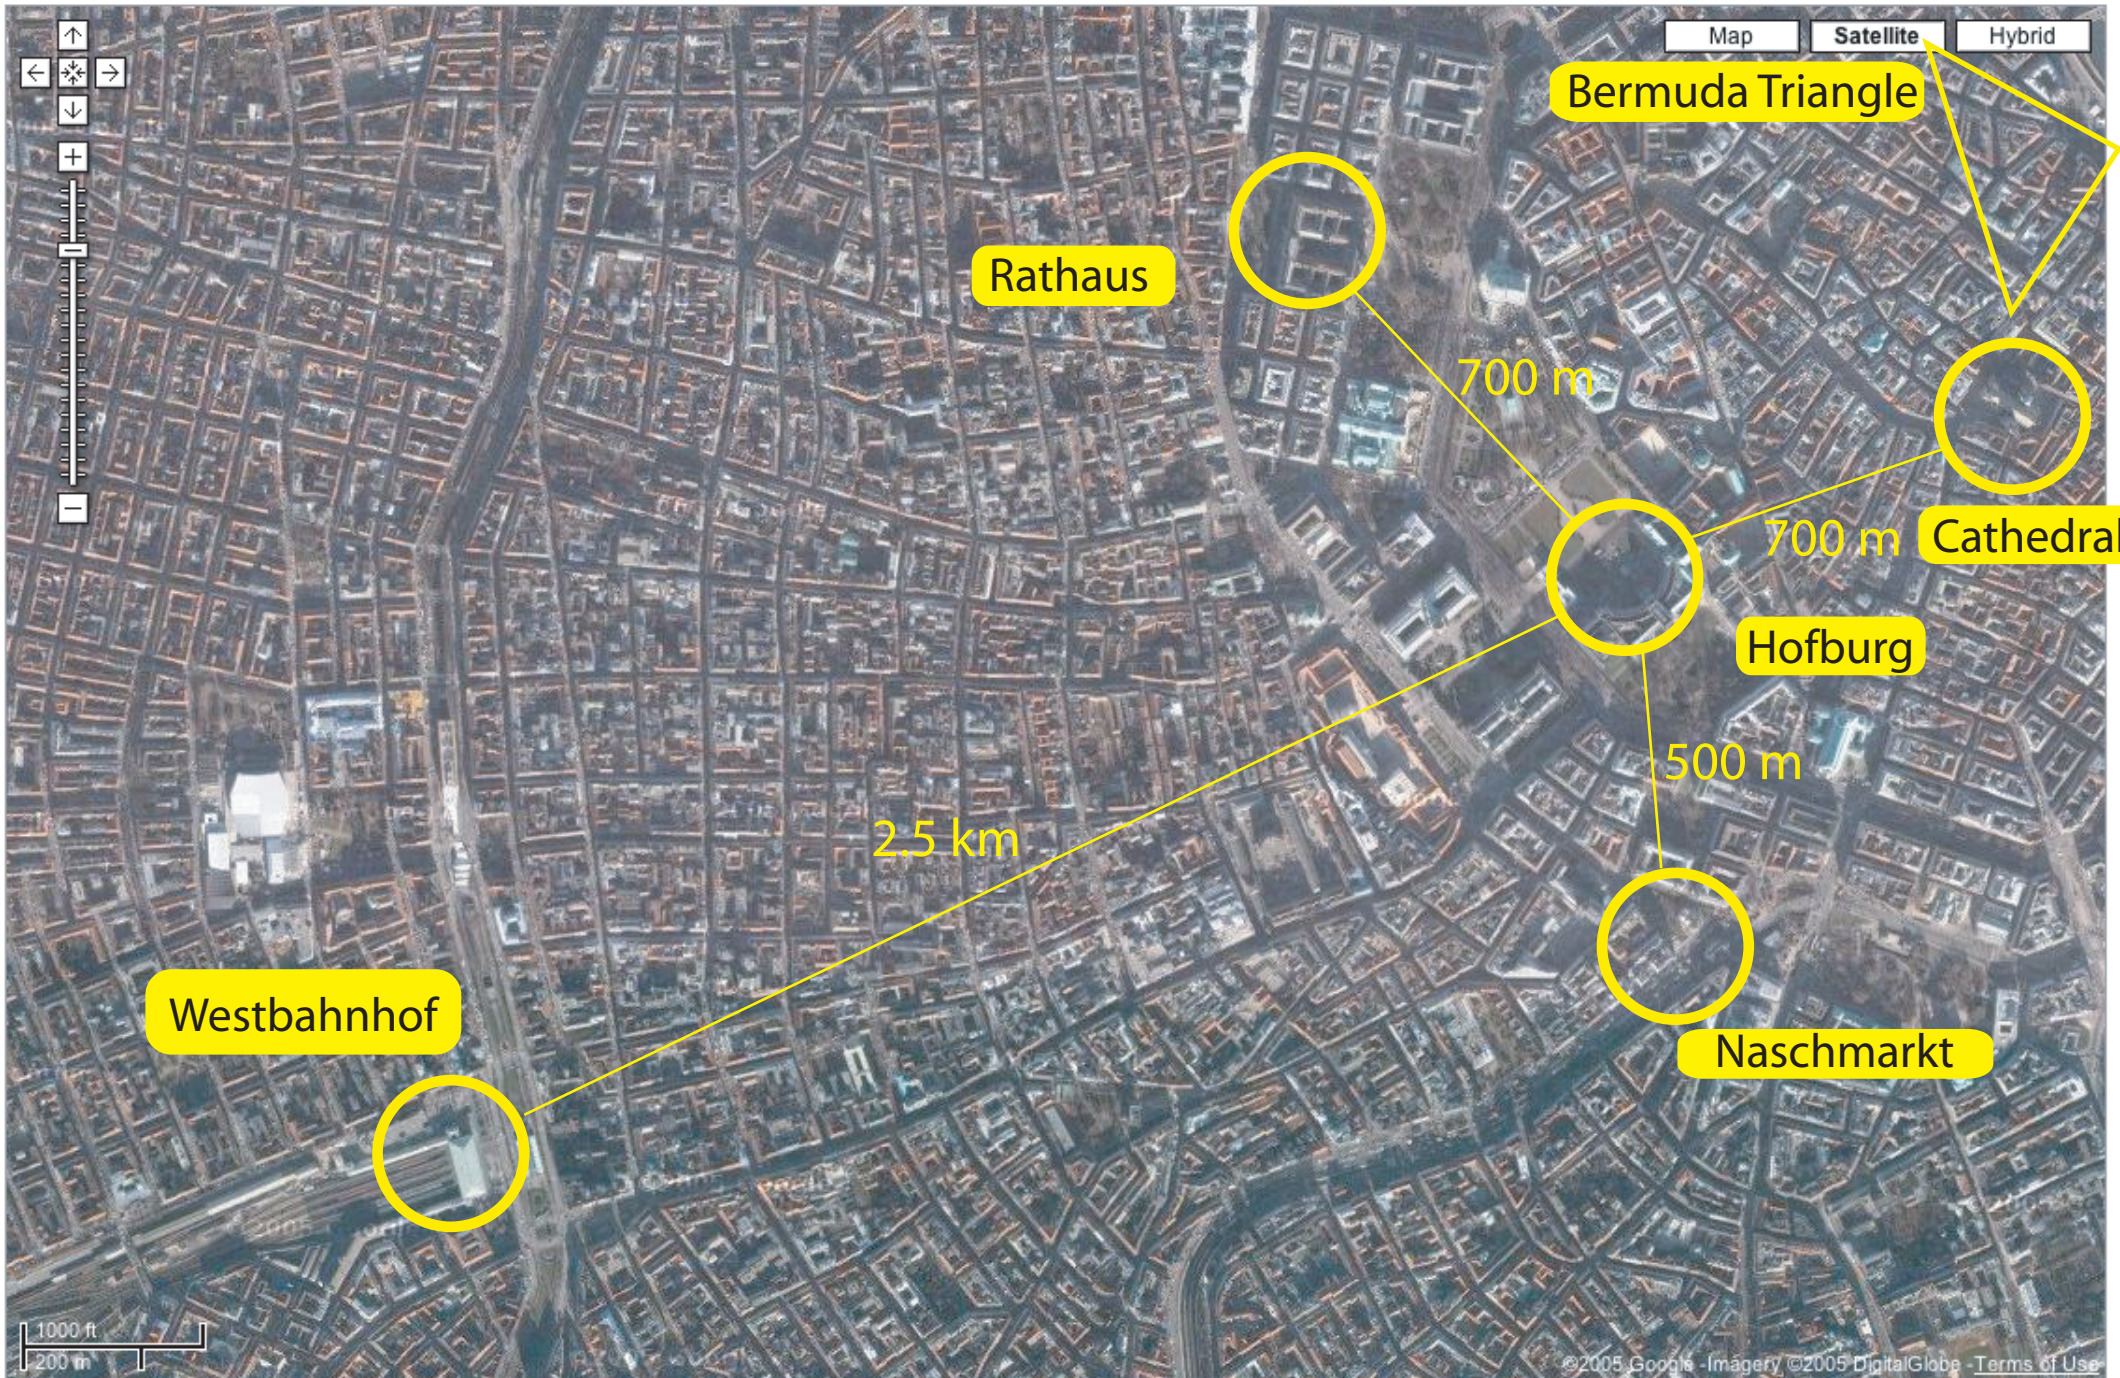

6 2.5 km to Hofburg

10 2.5 km to Hofburg

8 4 km to Hofburg

1. De France Hotel (5*)
2. Intercontinental Hotel (5*)
3. Ananas Hotel (4*)
4. Anatol Hotel (4*)
5. Arcotel Wimberger (4*)
6. Bellevue Hotel (4*)
7. Falkensteiner Schottenfeld Hotel (4*)
8. Parkhotel Schönbrunn (4*)
9. Rathauspark Hotel (4*)
10. Am Augarten Hotel (3*)
11. Ibis Mariahilf Hotel (3*)
12. Atlas Hotel (3*SH)
13. Vienna4, AllYouNeed Hotel (3*SH)
14. Academia Hotel (2*SH)
15. Avis Hotel (2*SH)
16. Gästehaus Pfeilgasse (2*SH)

subway station, for colour codes see Vienna subway map

bus or tramway station

5 km

Bermuda Triangle

Rathaus

Cathedral

Hofburg

Naschmarkt

Westbahnhof

700 m

700 m

500 m

2.5 km

1000 ft
200 m

5 min walk to Hofburg from these subway stations

from / to airport by CAT and bus

Map Satellite Hybrid

U3 "Herrengasse"

"Graben"

U1/U3 Stephansplatz
Exit "Graben"

"Kohlmarkt"

ICPS28

200 ft
50 m

©2006 Google - Imagery ©2006 DigitalGlobe, Map data ©2006 TeleAtlas - Terms of Use