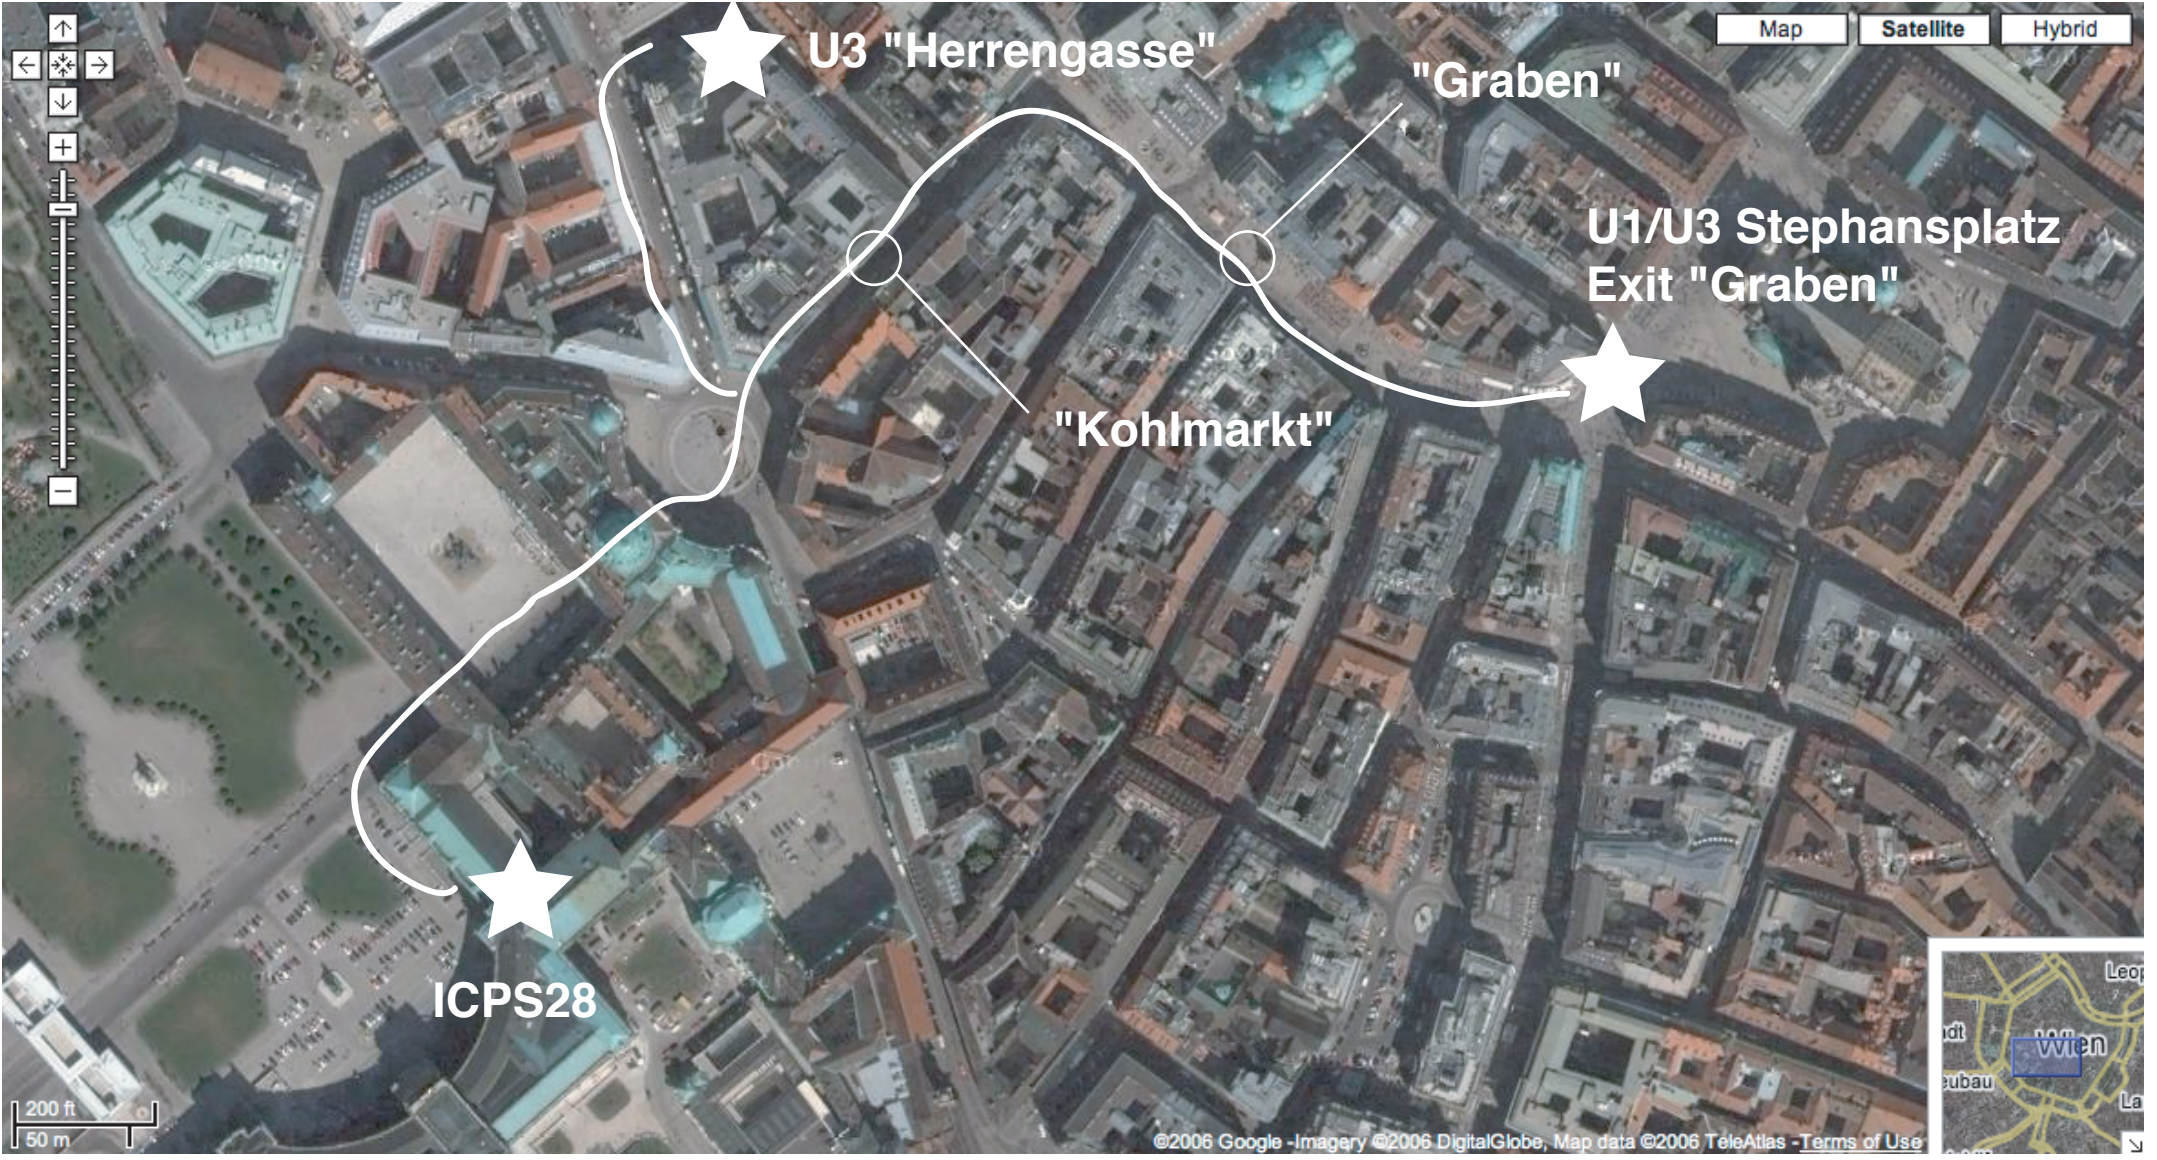

6 2.5 km to Hofburg

10 2.5 km to Hofburg

8 4 km to Hofburg

1. De France Hotel (5*)
2. Intercontinental Hotel (5*)
3. Ananas Hotel (4*)
4. Anatol Hotel (4*)
5. Arcotel Wimberger (4*)
6. Bellevue Hotel (4*)
7. Falkensteiner Schottenfeld Hotel (4*)
8. Parkhotel Schönbrunn (4*)
9. Rathauspark Hotel (4*)
10. Am Augarten Hotel (3*)
11. Ibis Mariahilf Hotel (3*)
12. Atlas Hotel (3*SH)
13. Vienna4, AllYouNeed Hotel (3*SH)
14. Academia Hotel (2*SH)
15. Avis Hotel (2*SH)
16. Gästehaus Pfeilgasse (2*SH)

subway station, for colour codes see Vienna subway map

bus or tramway station

5 km

Bermuda Triangle

Rathaus

Cathedral

Hofburg

Naschmarkt

Westbahnhof

700 m

700 m

500 m

2.5 km

1000 ft
200 m

5 min walk to Hofburg from these subway stations

from / to airport by CAT and bus

Map Satellite Hybrid

U3 "Herrengasse"

"Graben"

U1/U3 Stephansplatz
Exit "Graben"

"Kohlmarkt"

ICPS28

200 ft
50 m

©2006 Google - Imagery ©2006 DigitalGlobe, Map data ©2006 TeleAtlas - Terms of Use