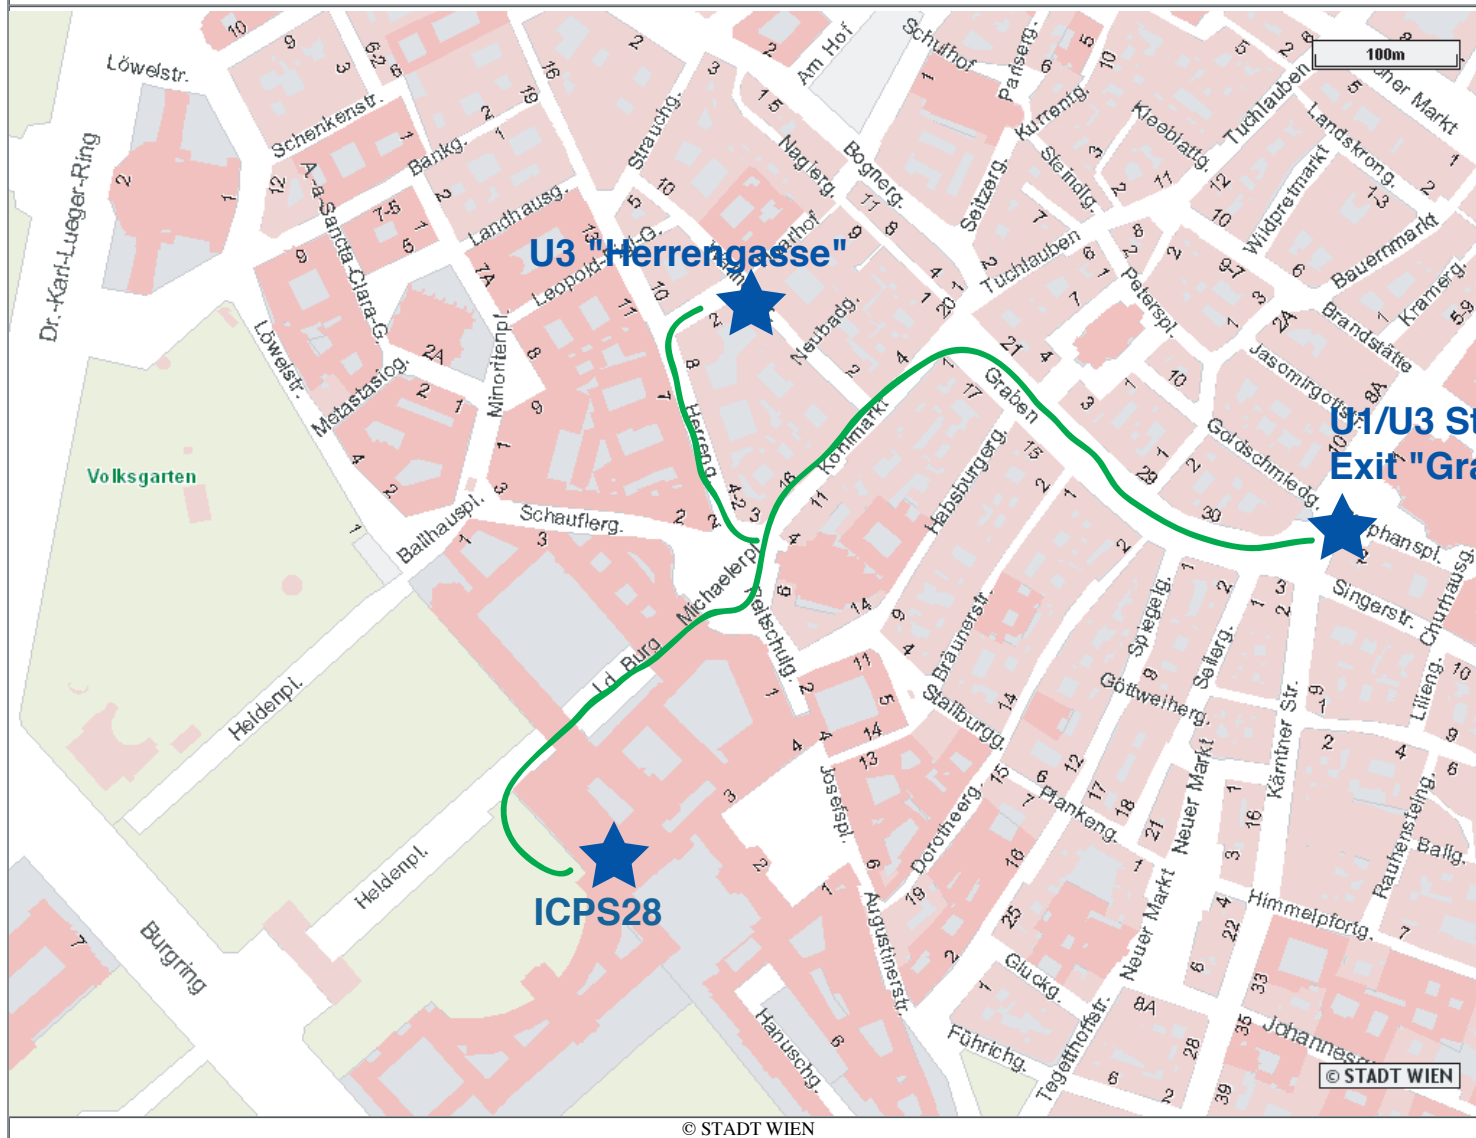

Stadtplan mit Adressensuche

Hofburg Kongresszentrum & Redoutensäle Wien
Heldenplatz, A-1014 Wien, Tel: 43-1-587 36 66 Fax: 43-1-535 64 26
E-mail: hofburg.kongresszentrum@hofburg.com